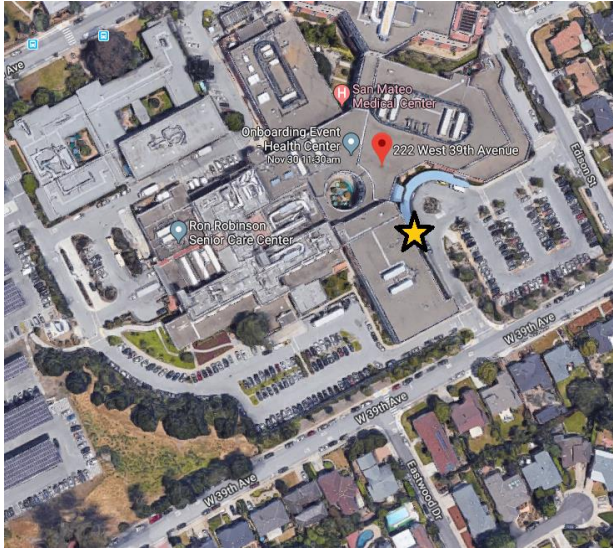

COUNTY CAMPUSES

1900 Alameda de las Pulgas, San Mateo

The crosswalk, at the beginning of the ADA ramp. This spot is ADA accessible.

2000 Alameda de las Pulgas, San Mateo

By the curbside mailboxes, at the beginning of the sidewalk leading to the main entrance.

San Mateo Medical Center, 222 West 39th Ave, San Mateo

Roundabout in front of the patient entrance to the Hospital. This spot is ADA accessible.

Health System, 225 37th Ave, San Mateo

At the Aging & Adult Services entrance, leading to the West Parking Lot. This spot is ADA accessible.

County Center, 555 County Center, Redwood City

Loading zone in front of Building 555.

ROUTE STOPS

EAST BAY

Hayward Amtrak, 22555 Meekland Ave, Hayward
In front of the station shelter.

Hayward BART, 699 B Street, Hayward
In the pickup zone along Montgomery Ave, near the major crosswalk.

NORTH COUNTY

87th and Washington, 501 87th Street, Daly City

In front of the Broadmoor Village long driveway.

Colma BART, 365 D Street, Daly City

At the SamTrans Park & Ride lot, across the pedestrian bridge from the BART station