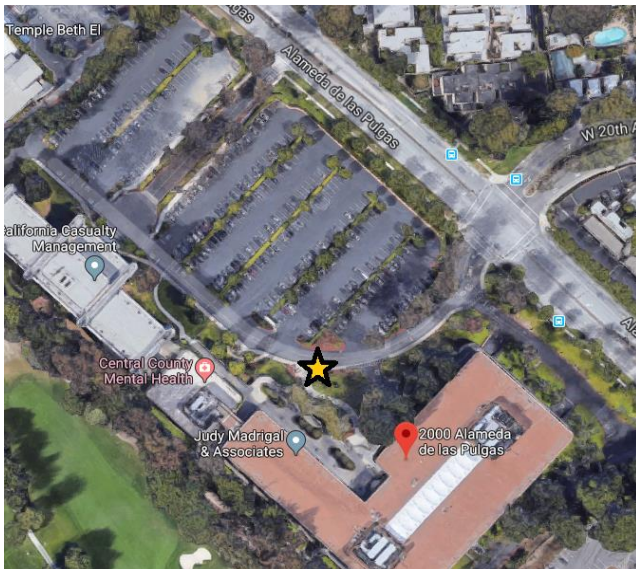

COUNTY CAMPUSES

1900 Alameda de las Pulgas, San Mateo

The crosswalk, at the beginning of the ADA ramp. This spot is ADA accessible.

2000 Alameda de las Pulgas, San Mateo

By the curbside mailboxes, at the beginning of the sidewalk leading to the main entrance.

San Mateo Medical Center, 222 West 39th Ave, San Mateo

Roundabout in front of the patient entrance to the Hospital. This spot is ADA accessible.

Health System, 225 37th Ave, San Mateo

At the Aging & Adult Services entrance, leading to the West Parking Lot. This spot is ADA accessible.

County Center, 555 County Center, Redwood City

Loading zone in front of Building 555.

ROUTE STOPS

EAST BAY

Hayward Amtrak, 22555 Meekland Ave, Hayward
In front of the station shelter.

Hayward BART, 699 B Street, Hayward
In the pickup zone along Montgomery Ave, near the major crosswalk.

NORTH COUNTY

87th and Washington, 501 87th Street, Daly City

In front of the Broadmoor Village long driveway.

Colma BART, 365 D Street, Daly City

At the SamTrans Park & Ride lot, across the pedestrian bridge from the BART station