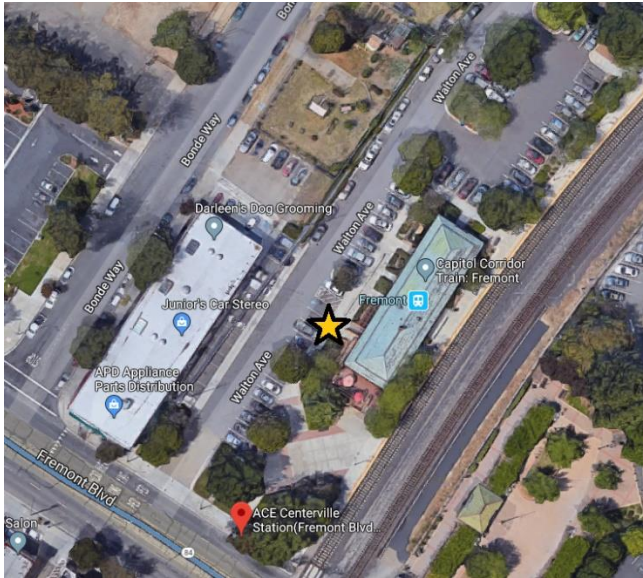

County Center, 555 County Center, Redwood City

Loading zone in front of Building 555.

ROUTE STOPS

EAST BAY

Hayward Amtrak, 22555 Meekland Ave, Hayward
In front of the station shelter.

Hayward BART, 699 B Street, Hayward
In the pickup zone along Montgomery Ave, near the major crosswalk.

NORTH COUNTY

87th and Washington, 501 87th Street, Daly City

In front of the Broadmoor Village long driveway.

Colma BART, 365 D Street, Daly City

At the SamTrans Park & Ride lot, across the pedestrian bridge from the BART station

North County Courts, 1050 Mission Road, South San Francisco

On the south side of the Courts building, near the public entrance. *Please park in the public parking spaces on the south side of the building.*

SOUTH BAY

Fremont ACE, 37260 Fremont Blvd, Fremont

The driveway in front of the ACE station, near the ADA-designated parking spaces.

Ardenwood Park & Ride, 34805 Ardenwood Blvd, Fremont

The bus lane and bus shelter near the ADA-designated parking spaces.