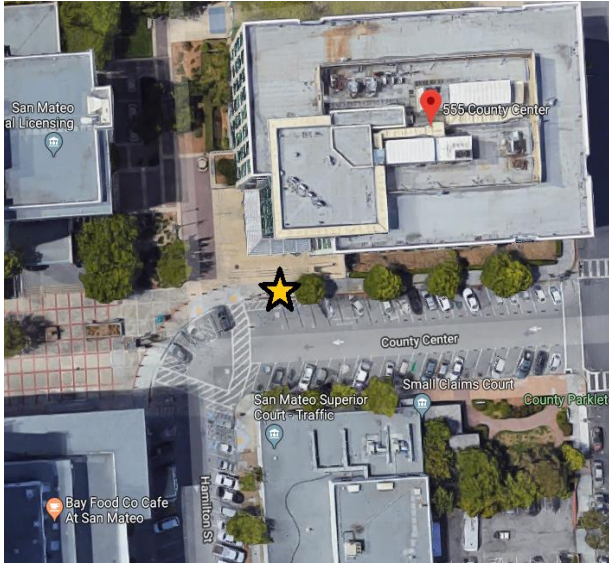

COUNTY CAMPUSES

1900 Alameda de las Pulgas, San Mateo

The crosswalk, at the beginning of the ADA ramp. This spot is ADA accessible.

2000 Alameda de las Pulgas, San Mateo

By the curbside mailboxes, at the beginning of the sidewalk leading to the main entrance.

San Mateo Medical Center, 222 West 39th Ave, San Mateo

Roundabout in front of the patient entrance to the Hospital. This spot is ADA accessible.

Health System, 225 37th Ave, San Mateo

At the Aging & Adult Services entrance, leading to the West Parking Lot. This spot is ADA accessible.

County Center, 555 County Center, Redwood City

Loading zone in front of Building 555.

ROUTE STOPS

EAST BAY

Hayward Amtrak, 22555 Meekland Ave, Hayward
In front of the station shelter.

Hayward BART, 699 B Street, Hayward
In the pickup zone along Montgomery Ave, near the major crosswalk.

NORTH COUNTY

87th and Washington, 501 87th Street, Daly City

In front of the Broadmoor Village long driveway.

Colma BART, 365 D Street, Daly City

At the SamTrans Park & Ride lot, across the pedestrian bridge from the BART station