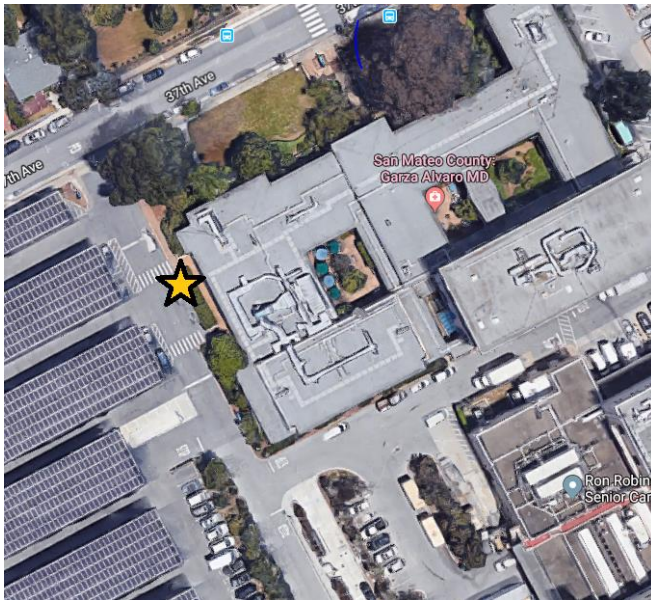

COUNTY CAMPUSES

1900 Alameda de las Pulgas, San Mateo

The crosswalk, at the beginning of the ADA ramp. This spot is ADA accessible.

2000 Alameda de las Pulgas, San Mateo

By the curbside mailboxes, at the beginning of the sidewalk leading to the main entrance.

San Mateo Medical Center, 222 West 39th Ave, San Mateo

Roundabout in front of the patient entrance to the Hospital. This spot is ADA accessible.

Health System, 225 37th Ave, San Mateo

At the Aging & Adult Services entrance, leading to the West Parking Lot. This spot is ADA accessible.

County Center, 555 County Center, Redwood City

Loading zone in front of Building 555.

ROUTE STOPS

EAST BAY

Hayward Amtrak, 22555 Meekland Ave, Hayward
In front of the station shelter.

Hayward BART, 699 B Street, Hayward
In the pickup zone along Montgomery Ave, near the major crosswalk.

NORTH COUNTY

87th and Washington, 501 87th Street, Daly City

In front of the Broadmoor Village long driveway.

Colma BART, 365 D Street, Daly City

At the SamTrans Park & Ride lot, across the pedestrian bridge from the BART station