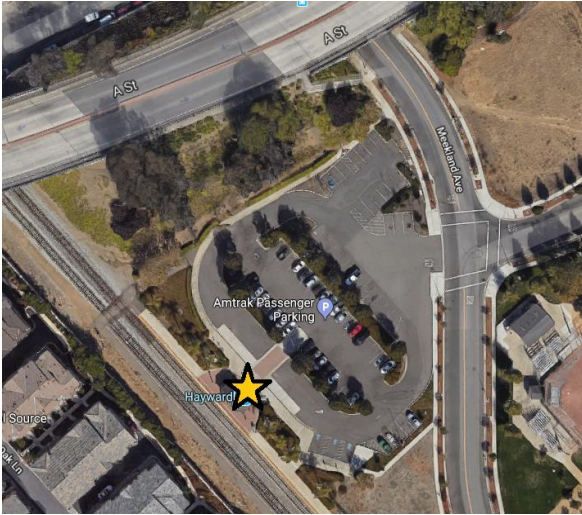

COUNTY CAMPUSES

1900 Alameda de las Pulgas, San Mateo

The crosswalk, at the beginning of the ADA ramp. This spot is ADA accessible.

2000 Alameda de las Pulgas, San Mateo

By the curbside mailboxes, at the beginning of the sidewalk leading to the main entrance.

San Mateo Medical Center, 222 West 39th Ave, San Mateo

Roundabout in front of the patient entrance to the Hospital. This spot is ADA accessible.

Health System, 225 37th Ave, San Mateo

At the Aging & Adult Services entrance, leading to the West Parking Lot. This spot is ADA accessible.

County Center, 555 County Center, Redwood City

Loading zone in front of Building 555.

ROUTE STOPS

EAST BAY

Hayward Amtrak, 22555 Meekland Ave, Hayward
In front of the station shelter.

Hayward BART, 699 B Street, Hayward
In the pickup zone along Montgomery Ave, near the major crosswalk.

NORTH COUNTY

87th and Washington, 501 87th Street, Daly City

In front of the Broadmoor Village long driveway.

Colma BART, 365 D Street, Daly City

At the SamTrans Park & Ride lot, across the pedestrian bridge from the BART station