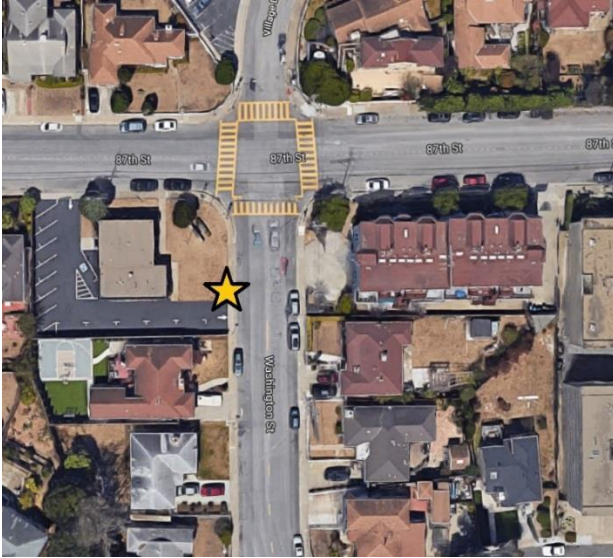

COUNTY CAMPUSES

1900 Alameda de las Pulgas, San Mateo

The crosswalk, at the beginning of the ADA ramp. This spot is ADA accessible.

2000 Alameda de las Pulgas, San Mateo

By the curbside mailboxes, at the beginning of the sidewalk leading to the main entrance.

San Mateo Medical Center, 222 West 39th Ave, San Mateo

Roundabout in front of the patient entrance to the Hospital. This spot is ADA accessible.

Health System, 225 37th Ave, San Mateo

At the Aging & Adult Services entrance, leading to the West Parking Lot. This spot is ADA accessible.

County Center, 555 County Center, Redwood City

Loading zone in front of Building 555.

ROUTE STOPS

EAST BAY

Hayward Amtrak, 22555 Meekland Ave, Hayward
In front of the station shelter.

Hayward BART, 699 B Street, Hayward
In the pickup zone along Montgomery Ave, near the major crosswalk.

NORTH COUNTY

87th and Washington, 501 87th Street, Daly City

In front of the Broadmoor Village long driveway.

Colma BART, 365 D Street, Daly City

At the SamTrans Park & Ride lot, across the pedestrian bridge from the BART station