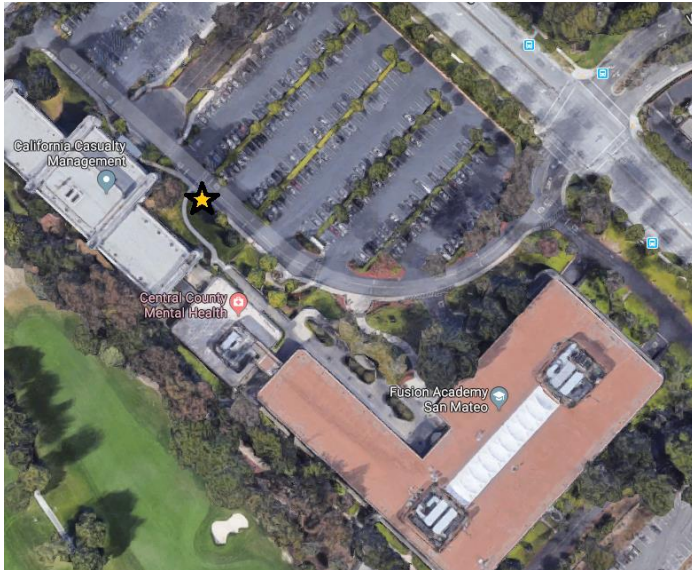

COUNTY CAMPUSES

1900 Alameda de las Pulgas, San Mateo

The crosswalk, at the beginning of the ADA ramp. This spot is ADA accessible.

2000 Alameda de las Pulgas, San Mateo

By the curbside mailboxes, at the beginning of the sidewalk leading to the main entrance.

San Mateo Medical Center, 222 West 39th Ave, San Mateo

Roundabout in front of the patient entrance to the Hospital. This spot is ADA accessible.

Health System, 225 37th Ave, San Mateo

At the Aging & Adult Services entrance, leading to the West Parking Lot. This spot is ADA accessible.

County Center, 555 County Center, Redwood City

Loading zone in front of Building 555.

ROUTE STOPS

EAST BAY

Hayward Amtrak, 22555 Meekland Ave, Hayward
In front of the station shelter.

Hayward BART, 699 B Street, Hayward
In the pickup zone along Montgomery Ave, near the major crosswalk.

NORTH COUNTY

87th and Washington, 501 87th Street, Daly City

In front of the Broadmoor Village long driveway.

Colma BART, 365 D Street, Daly City

At the SamTrans Park & Ride lot, across the pedestrian bridge from the BART station