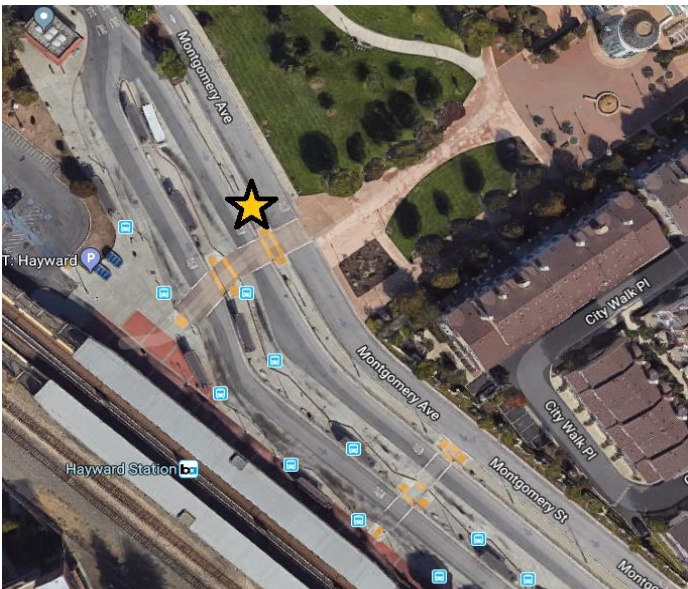

COUNTY CAMPUSES

1900 Alameda de las Pulgas, San Mateo

The crosswalk, at the beginning of the ADA ramp. This spot is ADA accessible.

2000 Alameda de las Pulgas, San Mateo

By the curbside mailboxes, at the beginning of the sidewalk leading to the main entrance.

San Mateo Medical Center, 222 West 39th Ave, San Mateo

Roundabout in front of the patient entrance to the Hospital. This spot is ADA accessible.

Health System, 225 37th Ave, San Mateo

At the Aging & Adult Services entrance, leading to the West Parking Lot. This spot is ADA accessible.

County Center, 555 County Center, Redwood City

Loading zone in front of Building 555.

ROUTE STOPS

EAST BAY

Hayward Amtrak, 22555 Meekland Ave, Hayward
In front of the station shelter.

Hayward BART, 699 B Street, Hayward
In the pickup zone along Montgomery Ave, near the major crosswalk.

NORTH COUNTY

87th and Washington, 501 87th Street, Daly City

In front of the Broadmoor Village long driveway.

Colma BART, 365 D Street, Daly City

At the SamTrans Park & Ride lot, across the pedestrian bridge from the BART station