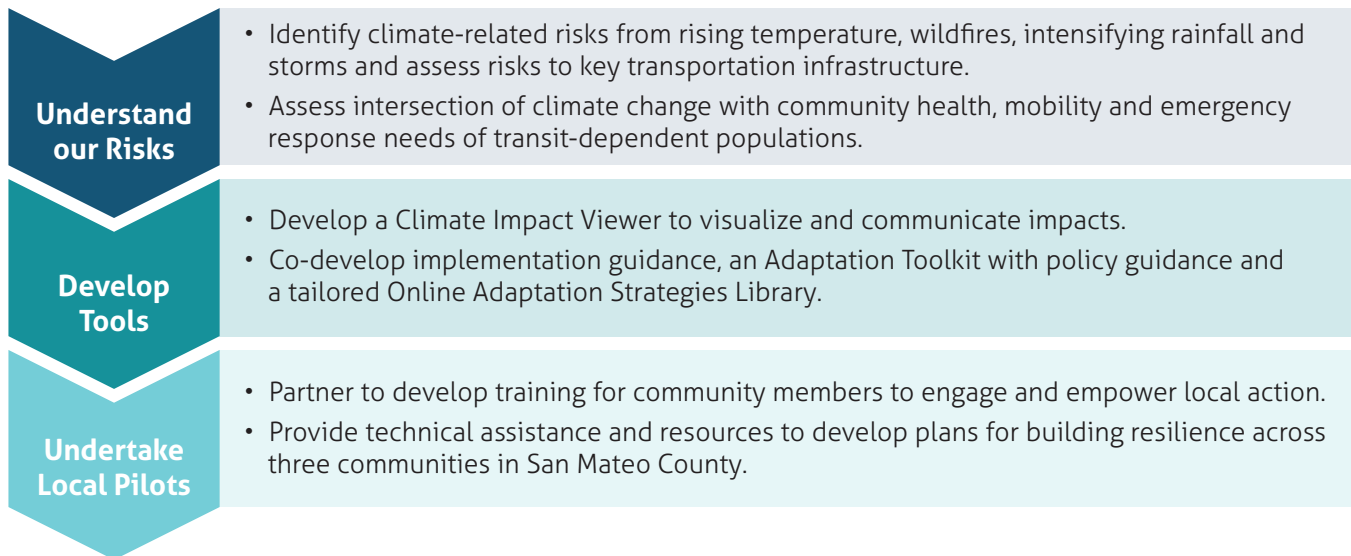

Upcoming Engagement Opportunity

The Collaborative can be a place for each of us to inform – and to seek support for key San Mateo County-based cross-sector projects. One such example is the “MAINSTREAMING CLIMATE RESILIENCE IN SAN MATEO COUNTY” Project funded by the California Department of Transportation Adaptation Planning (SB-1) Grant. This project runs through February 2020 and presents the opportunity for you to provide early guidance and lend your leadership and expertise in defining the direction for this body of work to make the research, findings and tools relevant to your current and future efforts.

Key Project Outcomes | Timeline (January – February 2020)